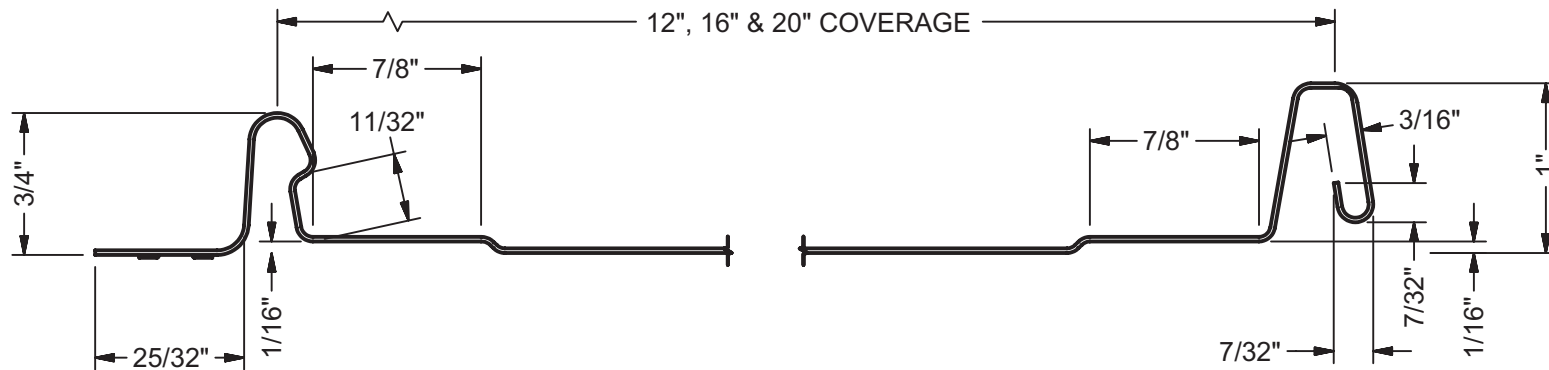

1" x 1/4" SLOT—
EQUALLY SPACED
EVERY 5 3/16"

DETAIL A

Note:
Material usage = 4.00 in

MSR-100 Panel Profile