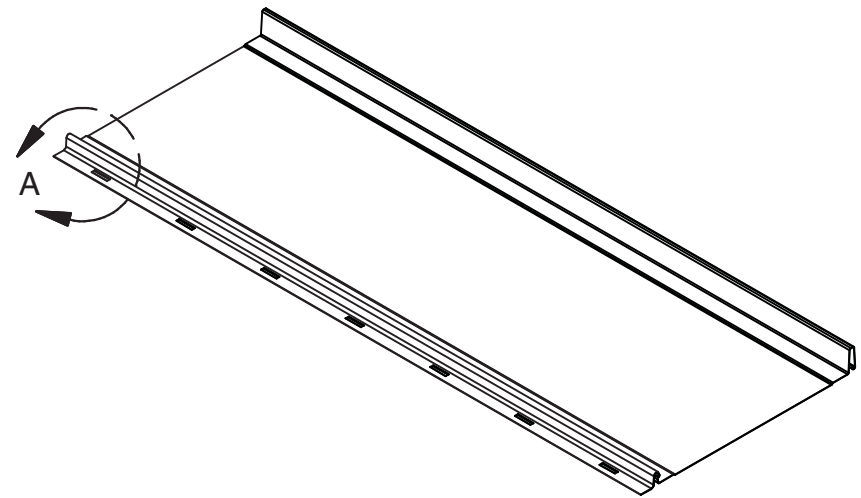

1" X 1/4" SLOT
EQUALLY SPACED
EVERY 5 3/16"

DETAIL A

NOTE:
MATERIAL USAGE = 5.00"

MSR-150S Panel Profile