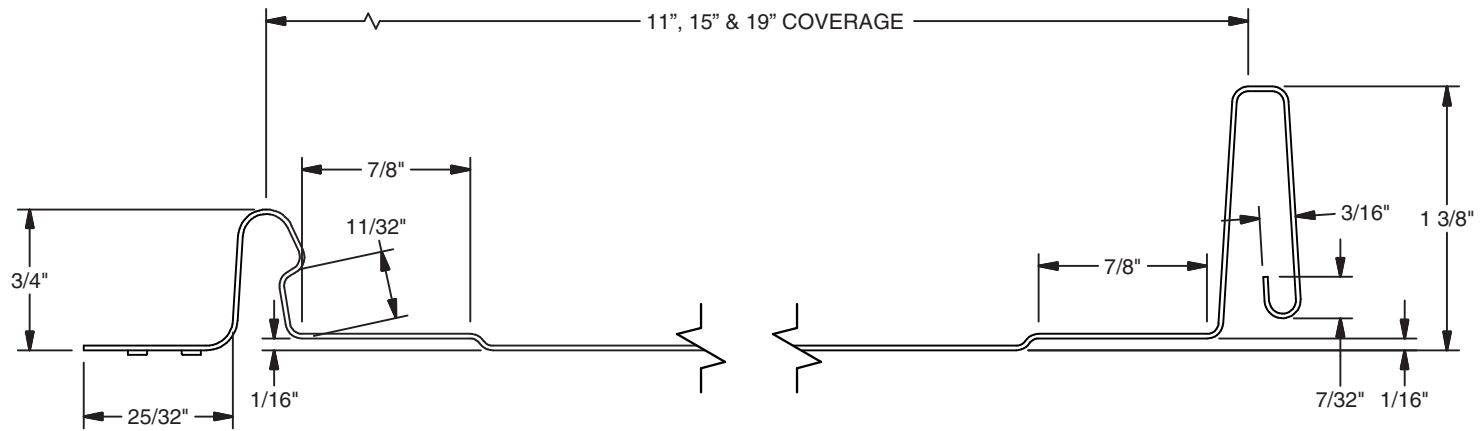

1" X 1/4" SLOT
EQUALLY SPACED
EVERY 5 3/16"

DETAIL A

NOTE:
MATERIAL USAGE = 5.00"

MSR-150S Panel Profile