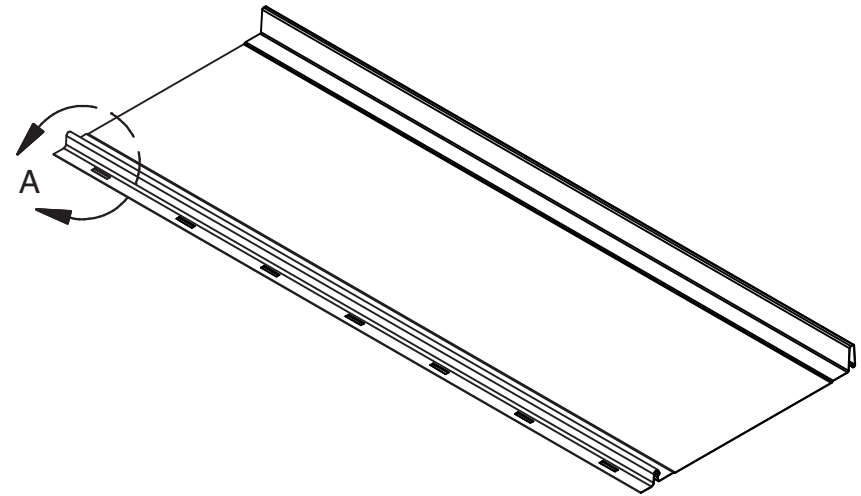

1" X 1/4" SLOT
EQUALLY SPACED
EVERY 5 3/16"

DETAIL A

NOTE:
MATERIAL USAGE = 5.00"

MSR-150S Panel Profile