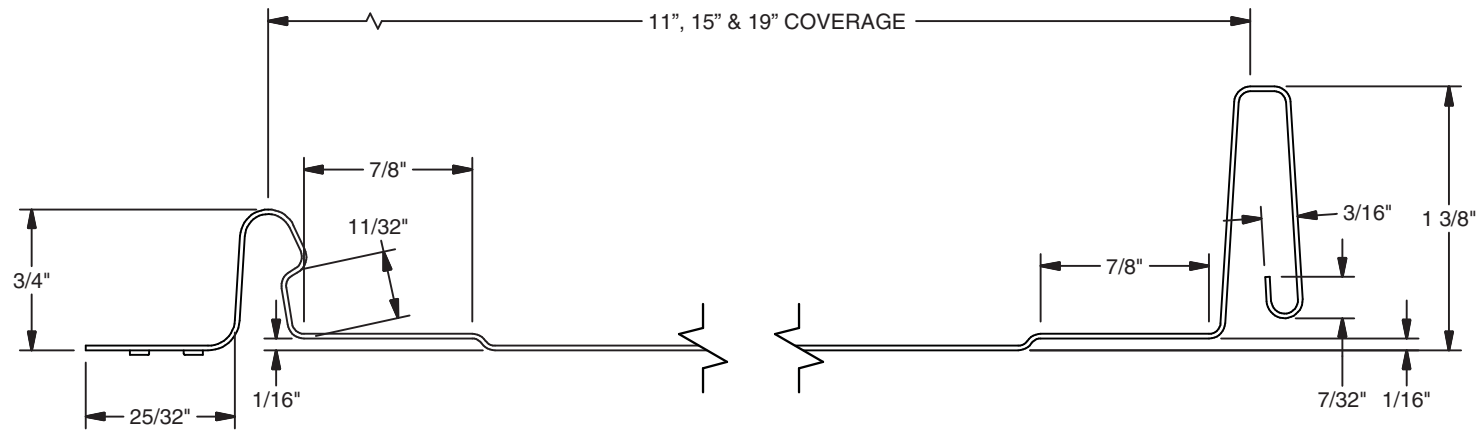

1" X 1/4" SLOT
EQUALLY SPACED
EVERY 5 3/16"

DETAIL A

NOTE:
MATERIAL USAGE = 5.00"

MSR-150S Panel Profile